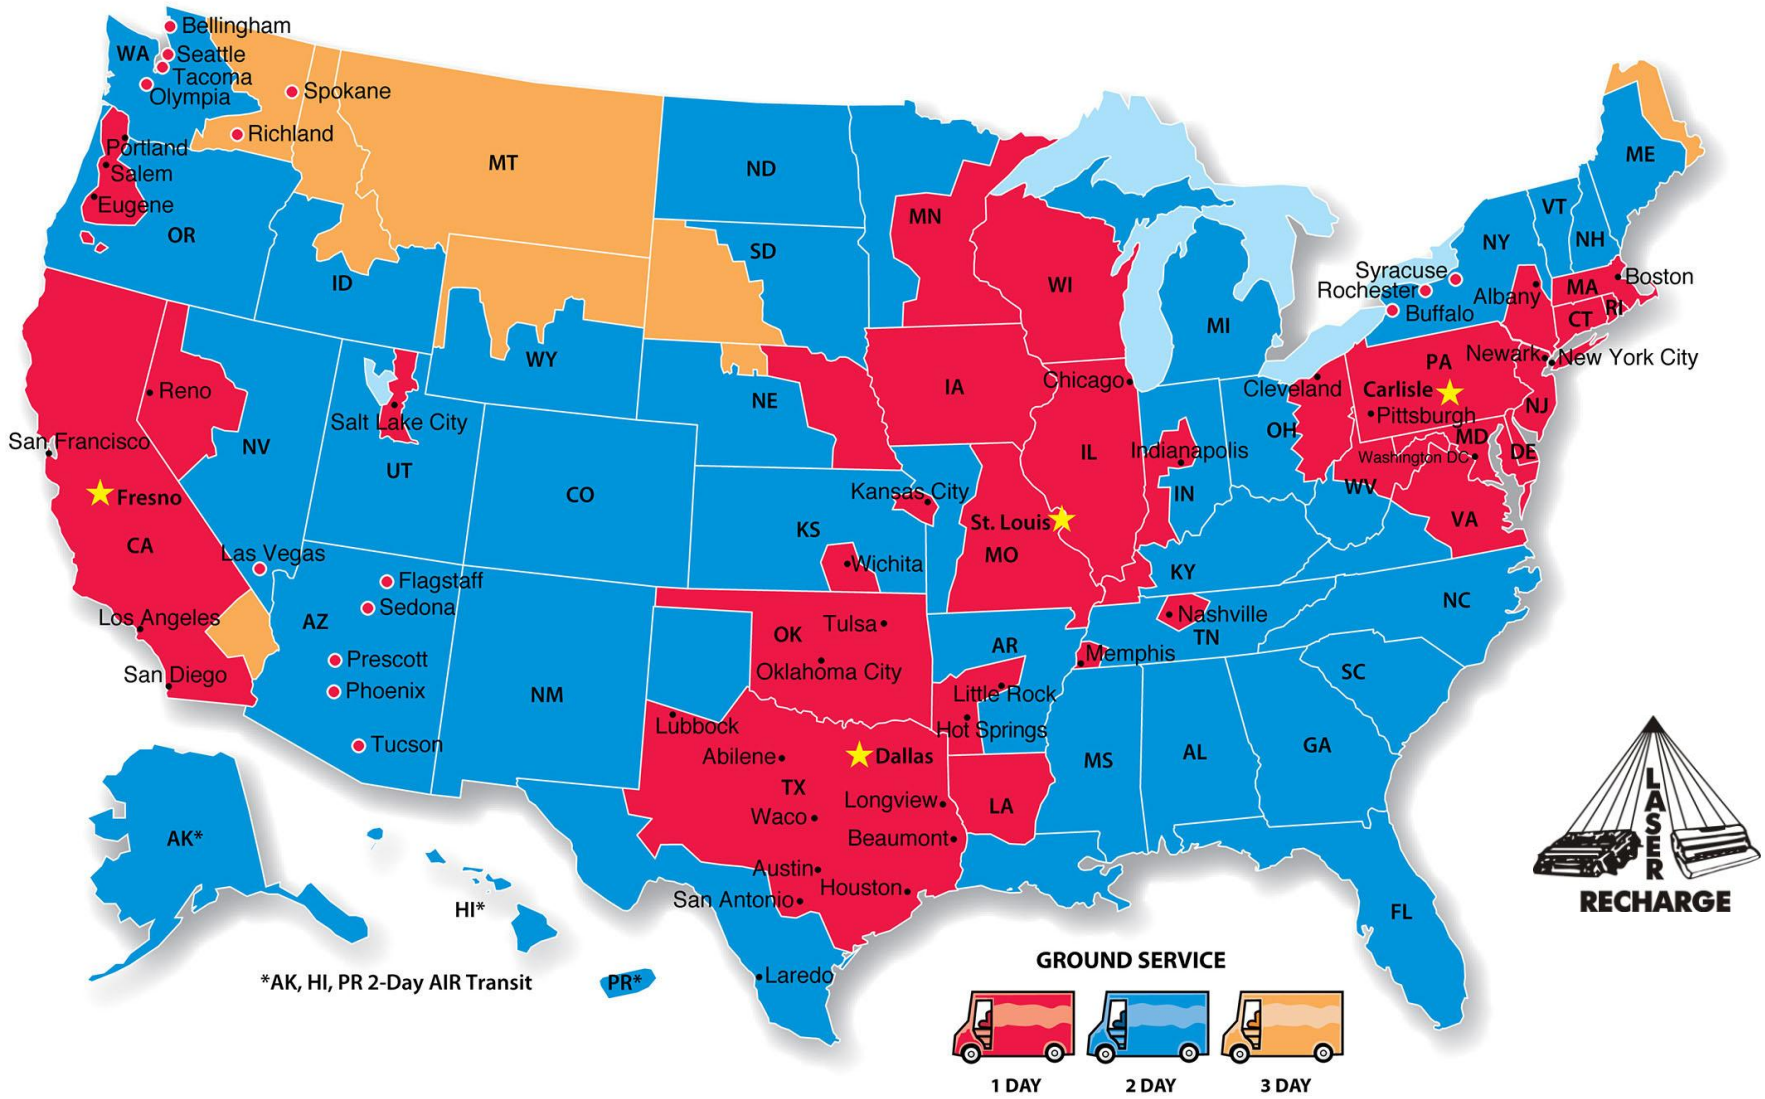

Laser Recharge UPS Ground Services Map

Service Area	Transit Time
CA, NV, UT, AZ, NM, TX, OK, AR, LA, MO, IL, IN, OH, PA, NJ, NY, CT, RI, MA, ME	1 DAY
WA, OR, ID, MT, ND, SD, MN, WI, MI, IA, NE, KS, CO, WY, UT, NV, AZ, NM, OK, AR, MS, AL, GA, FL, SC, NC, VA, WV, MD, DE, NJ, NY, VT, NH, ME	2 DAY
MT, ND, SD, MN, WI, MI, IA, NE, KS, CO, WY, UT, NV, AZ, NM, OK, AR, MS, AL, GA, FL, SC, NC, VA, WV, MD, DE, NJ, NY, VT, NH, ME	3 DAY